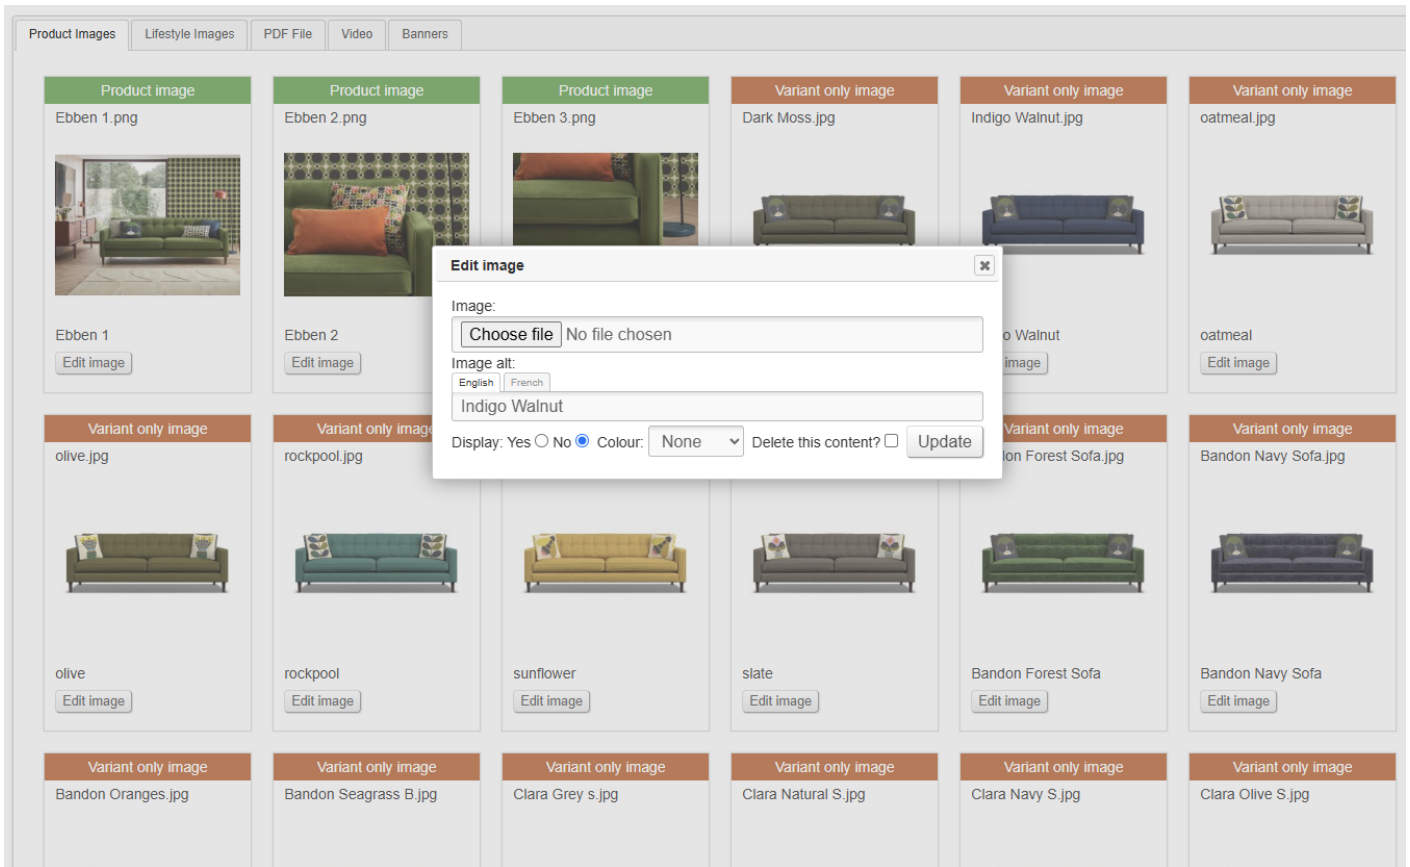

3. Customisations

Link [Customisations](#) to additional images.