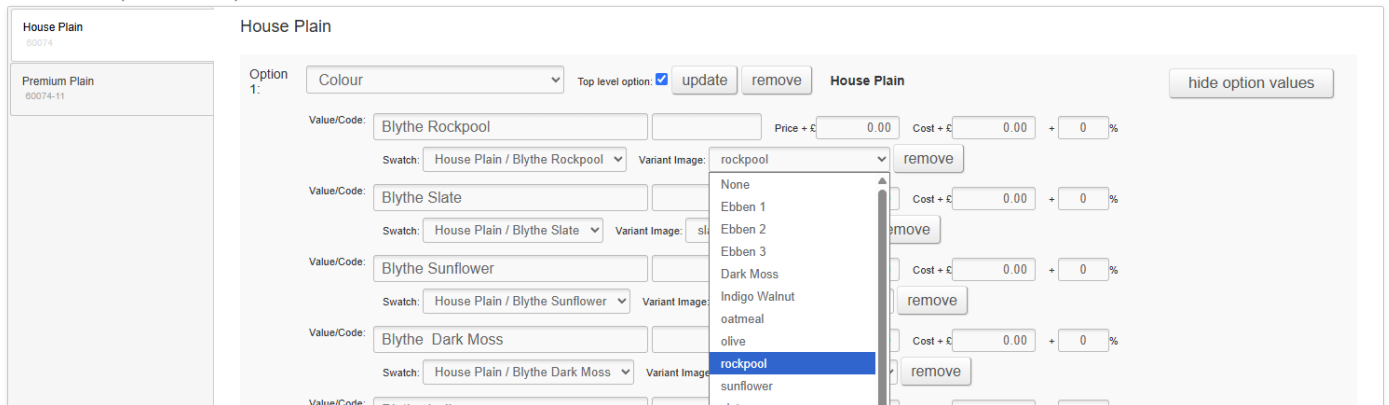

Via CMS Dropdowns

Customisation (Made to Order)

Via CSV

The link can also be made via the [Made to Order](#) import.