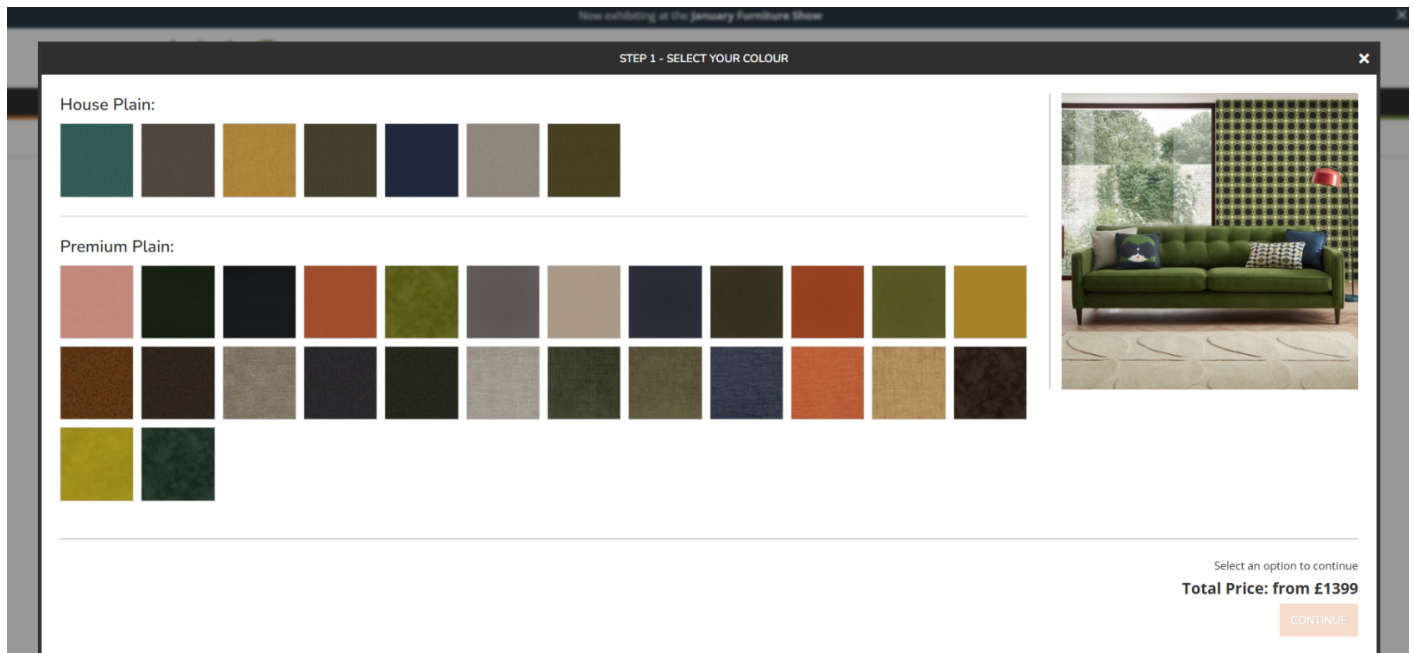

You may also need:

[ADD TO BASKET](#)

Related items in this collection...

Melon (variants in drop down)
from £1.00
Fruity Fruits Medium

0

Swatch Wizard

If enabled on the Product tab when editing a Product, Customisations (MTO options) will be presented to the Customer in a pop up on the website.

Favourite Swatches will be shown with a star; these will also be highlighted on the [Product Listing Page](#).

The Swatch Preview Panel (secondary image to the right) may also be controlled by linking Variant Images to individual [Customisations](#).