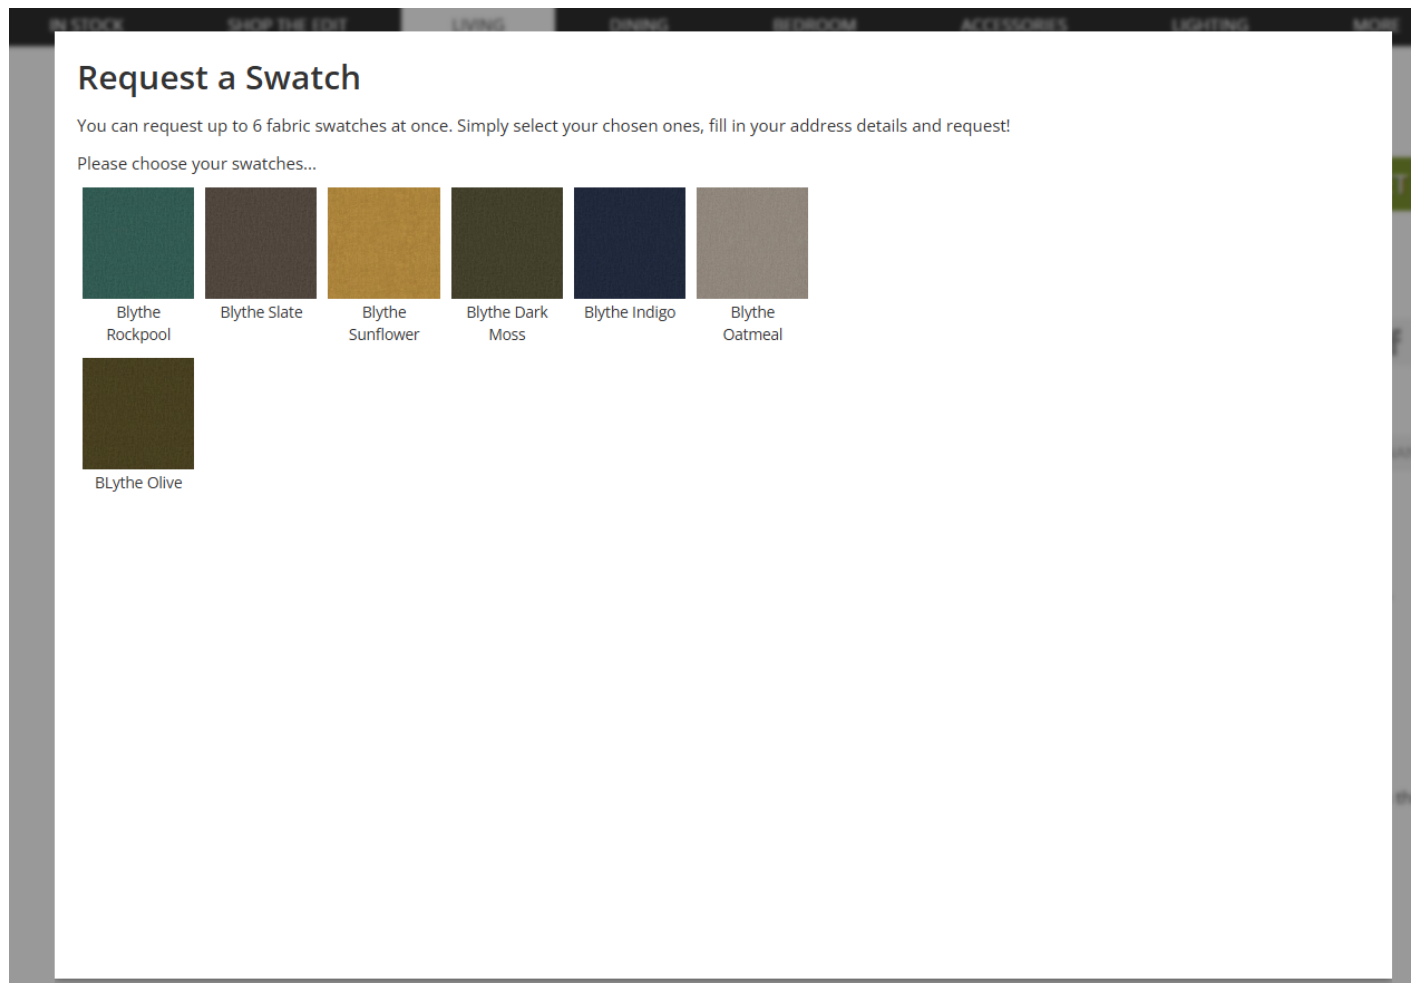

Swatch Request Popup

This is an option that can be enabled on the Product tab when editing a Product in the CMS.

This will trigger a popup on the Product Detail Page, where a customer can request swatches.

These swatches will be Customisations linked to Swatch, if that Swatch has been appropriately enabled.

This will generate an email enquiry.