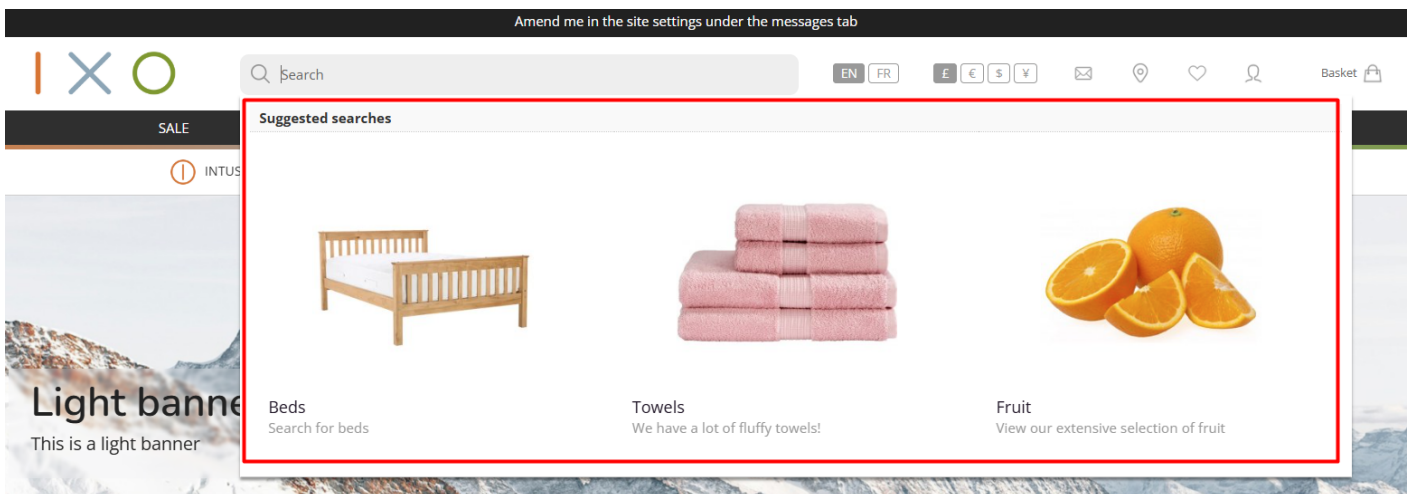

Summary

Enter Search Suggestions which will display to the customer when they make a search on the website.

For optimal function, use this in conjunction with [Search Overrides](#).

Setup

Field	Purpose
Search title	Primary label, displays to the customer
Search phrase	The term searched for when a customer selects the shortcut May be linked to a Search Override
Search summary	Secondary label, displays to the customer
Image	Image that appears in the Search Recommendations drop down
Live	Toggle between yes/no

How it displays

These will appear when a user clicks into the search bar.

Revision #1

Created 23 October 2025 15:51:02 by Mike

Updated 23 October 2025 15:57:43 by Mike